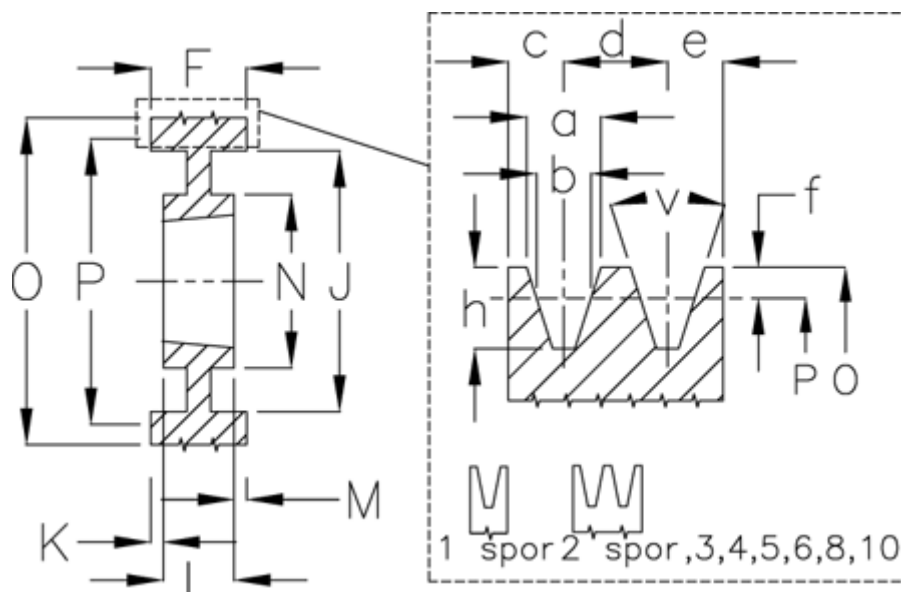

Article number: 604110022403

Description: V-belt pulley SPA 224/3 TL2517

Measures

a	= 12.7	F	= -	Number of grooves = 3	
b	= 11.0	For bush	= 2517	O	= 229.5
Bush \varnothing max	= 60	h	= 13.8	P	= 224
c	= 10.0	J	= 189	Type	= SPA
d	= 15.0	K	= 2,5	v (degrees)	= 38
e	= 10.0	L	= 45		
E	= 20	m	= 2,5		
f	= 2.8	N	= 124		